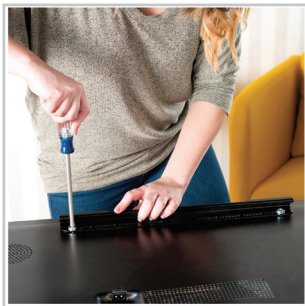

YOU'LL LOVE THIS NAIL MOUNT

$59.99

STEP 1