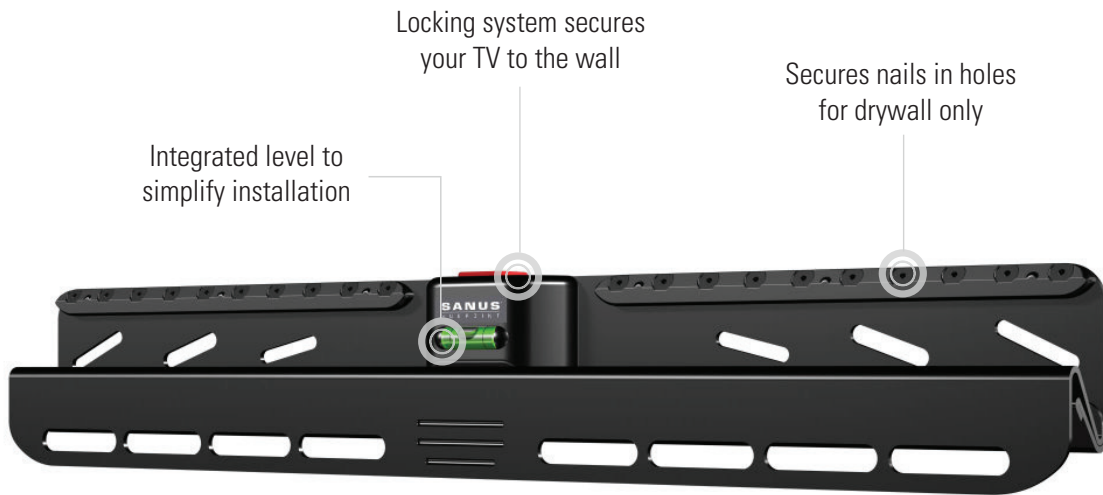

## YOU'LL LOVE THIS NAIL MOUNT

**\$59.99**

STEP 1

STEP 2

STEP 3

### FIXED POSITION | F42

Installation and Feature Videos Available Online

FITS **22" - 50"** TVs  
 HOLDS TVS UP TO 36.2 KG  
 HOLDS TVS UP TO 22.6 KG (DRYWALL)

WALL DISTANCE 2.8 cm

> EASY 1, 2, 3 INSTALLATION  
 > SAFE AND SECURE