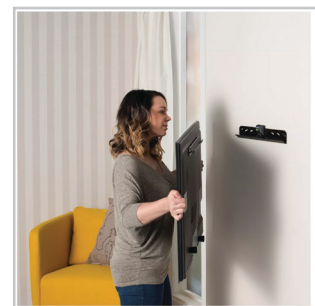

STEP 3

FIXED POSITION | F42

Installation and Feature Videos Available Online

FITS **22" - 50"** TVs
HOLDS TVS UP TO 36.2 KG
HOLDS TVS UP TO 22.6 KG (DRYWALL)

WALL DISTANCE 2.8 cm

> EASY 1, 2, 3 INSTALLATION
> SAFE AND SECURE

MOUNTING PATTERN

75x75	100x100	200x100	200x200	300x200	400x200	300x300	400x300	400x400	600x400	700x400	800x400	800x500	Random
✓	✓	✓	✓	✓	✓	✓	✓	✓	✓	✓	✓	✓	✓